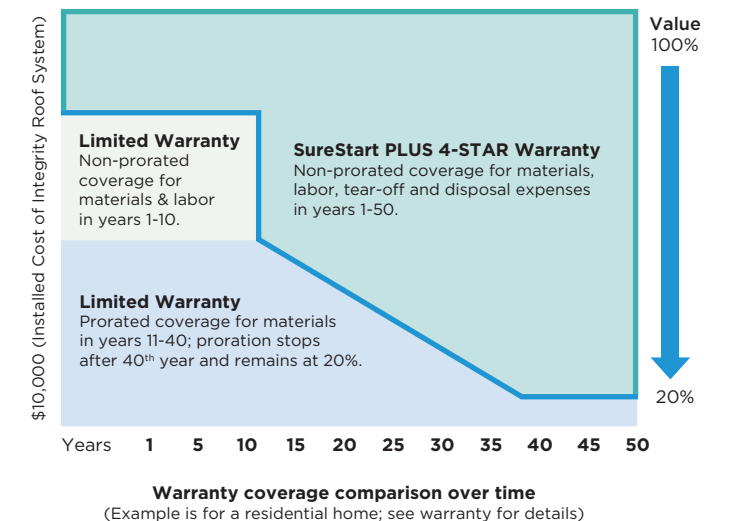

SureStart PLUS Coverage protects your investment

Example of approximate cost for an average residential reroofing project: Installed cost of an Integrity Roof System: $10,000			
	Projected Replacement Cost of an Integrity Roof System (assumes 2% Annual Inflation)	Value Provided by a Typical Limited Warranty	Value Provided by SureStart PLUS 4-STAR Coverage
Year	Projected Cost	Amount Provided	Amount Provided
1	$10,200	$6,120	$10,200
5	$11,041	$6,625	$11,041
10	$12,190	$7,314	$12,190
11	$12,434	$3,233	$12,434
20	$14,859	$2,972	$14,859
30	$18,114	$2,415	$18,114
40	$22,080	$1,472	$22,080
50	$26,916	$1,794	$26,916

This example is based on most shingle manufacturers limited warranties and is for illustrative purposes only. **Actual costs will vary by region and roof type.**

CertainTeed's SureStart PLUS 4-STAR Coverage versus Limited Lifetime Warranty

“A commitment to professionalism and dedication to quality craftsmanship”